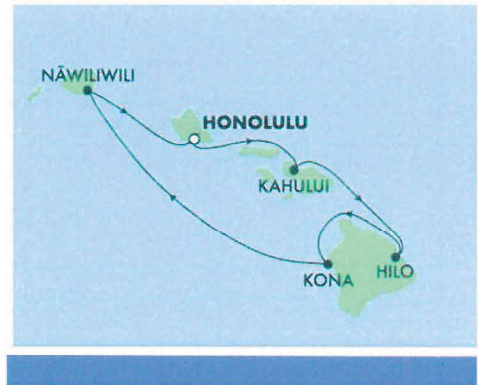

618-526-2201

**JOIN US aboard Pride of America's
Interisland Hawaiian cruise**

January 18-25, 2025

**Free At Sea Promo -
Call for more details**

ITINERARY

- Day 1 – Honolulu, HI
- Day 2 – Kahului (Maui), HI
- Day 3 – Kahului (Maui), HI
- Day 4 – Hilo, HI
- Day 5 – Kona, HI
- Day 6 – Nawiliwili (Kauai), HI
- Day 7 – Nawiliwili (Kauai), HI
- Day 8 – Honolulu, HI